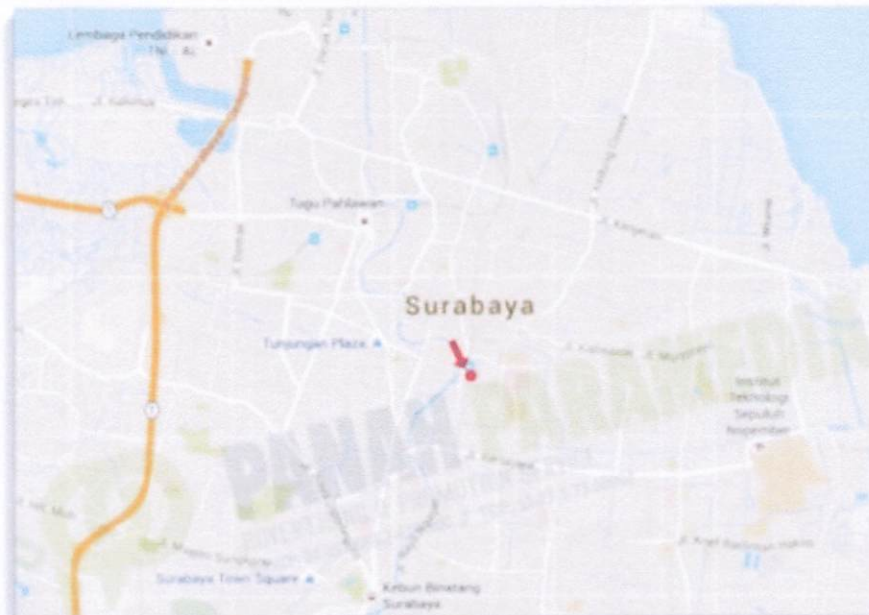

COVERAGE

This location is one of protocol roads in Surabaya. This way is the main route leading to the downtown such as Jl Raya Gubeng, Jl Kertajaya, Jl Raya Ngagel, and also to the south Surabaya area. This location is surrounded by office buildings, business district, shopping mall and several hotels and apartments. This videotron is in the form of horizontal one, it is located on the head on of anyone passing this road.

View : Jl. Gubeng Pojok to Jl. Raya Gubeng

N. BRIAN. F
081 23458 1001

LOCATION MAP

PANAH PARAMEDIA

ADVERTISING & PROMOTION SERVICE
NPWP: 84.057.898.7-425.000 / TDP: 13.27.3.73.00002

N. BRIAN. F
081 23458 1001