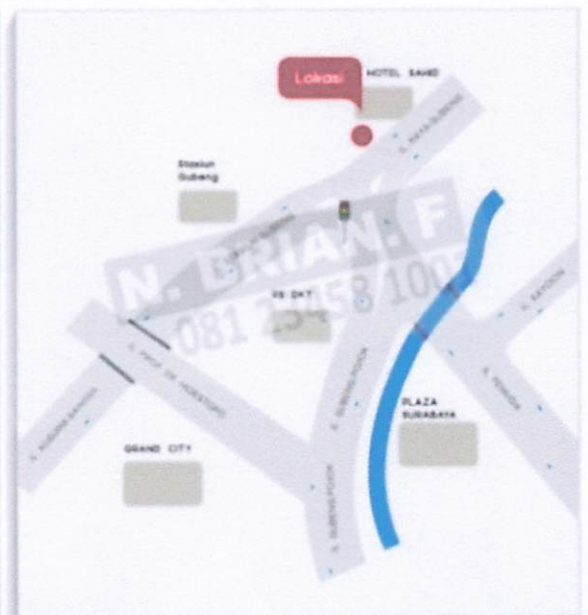

Letak	: Ketinggian 1,7 meter dari nol jalan
Dimensi	: 2,05 x 3,06 x 9 = 56,457 m ²
Jumlah	: 9 Unit (4 titik + 5 titik)
Arah Hadap	: 9 unit 75 derajat miring menghadap Jl. Pemuda dari Timur
Resolusi Pixel Screen	: 256p X 384p
Type	: P8 (Out Door)
Jam Tayang	: 06.00 - 24.00
Format File	: JPG for image & MP4 for Video
Durasi Content	: 15 detik / 30 detik
Durasi Tayang/Hari	: 4,5 jam
	- 1080x tayang untuk materi berdurasi 15detik
	- 540x tayang untuk materi berdurasi 30 detik
Harga Sewa	: 9 Screens

COVERAGE

This location is one of protocol roads in Surabaya. This way is the main route leading to the downtown such as Jl Raya Gubeng, Jl Kertajaya, Jl Raya Ngagel, and also to the south Surabaya area. This location is surrounded by office buildings, business district, shopping mall and several hotels and apartments. This videotron is in the form of horizontal one, it is located on the head on of anyone passing this road.

View : Jl. Gubeng Pojok to Jl. Raya Gubeng

N. BRIAN. F
081 23458 1001

LOCATION MAP

PANAH PARAMEDIA

ADVERTISING & PROMOTION SERVICE
NPWP: 84.057.898.7-425.000 / TDP: 13.27.3.73.00002

N. BRIAN. F
081 23458 1001

N. BRIAN. F
081 23458 1001

PANAH PARAMEDIA

"BILLBOARD JEMBATAN NGINDEN SURABAYA"

Spesifikasi :

Jenis : Billboard uk. 5 x 10 m (vertikal)

Lokasi : Jl. Raya Nginden Surabaya

View : dari arah Jl. Raya Prapen ke Jl. Raya Nginden