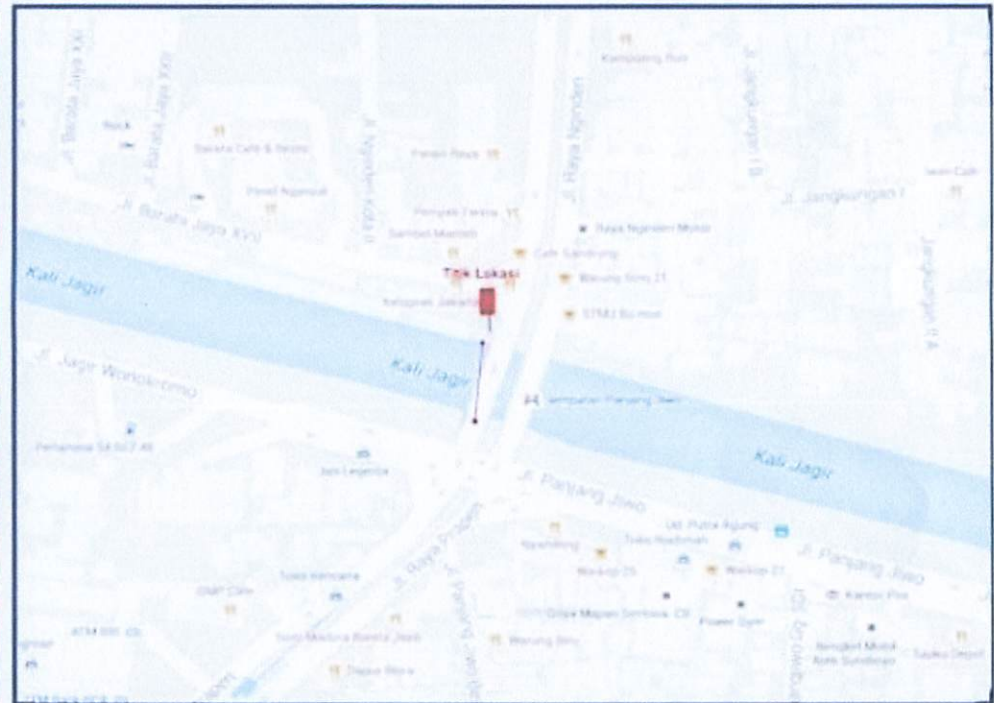

COVERAGE

This location is one of protocol roads in Surabaya. This way is the main route leading to the downtown such as Jl Raya Gubeng, Jl Kertajaya, Jl Raya Ngagel, and also to the south Surabaya area. This location is surrounded by office buildings, business district, shopping mall and several hotels and apartments. This videotron is in the form of horizontal one, it is located on the head on of anyone passing this road.

View : Jl. Gubeng Pojok to Jl. Raya Gubeng

N. BRIAN. F
081 23458 1001

LOCATION MAP

PANAH PARAMEDIA

ADVERTISING & PROMOTION SERVICE
NPWP: 84.057.898.7-425.000 / TDP: 13.27.3.73.00002

N. BRIAN. F
081 23458 1001

N. BRIAN. F
081 23458 1001

PANAH PARAMEDIA

"BILLBOARD JEMBATAN NGINDEN SURABAYA"

Spesifikasi :

Jenis : Billboard uk. 5 x 10 m (vertikal)

Lokasi : Jl. Raya Nginden Surabaya

View : dari arah Jl. Raya Prapen ke Jl. Raya Nginden

Keterangan : - Lokasi sangat strategis

- Kawasan cukup ramai lalu lintas, dari pagi hingga malam dengan intensitas kendaraan pribadi dan umum yang padat merayap

081 23458 1001

panahparamedia@gmail.com
novabrian80@gmail.com